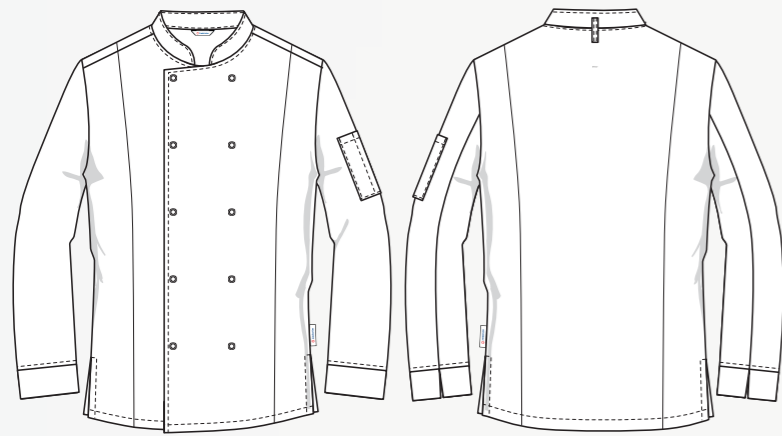

18446 BRUNO CHEF 'S JACKET LS M WHITE

Material:
Pro Twill 210g, 65Pes / 35Co
Size: 42-70
Price: 14,45 €

Men's chef's jacket. Low stand collar. 2-row push button closure. Sleeve pocket with pen stitching. Slit at hem side and sleeve opening.