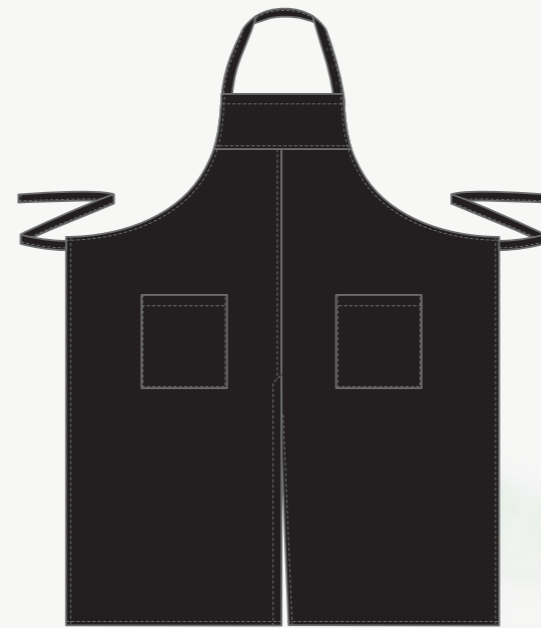

WOMENS  
 FIT

1V6758 SOLANA BLOUSE LS W BLACK

**Material:**  
 Pro Shirt stretch 140g, 48-Co / 48Pes / 4EI  
**Size:** 34-50  
**Price:** 45,04 €

Women's long sleeved stretch shirt, slim fit, folded collar, plastic button closure at front, patch pocket in the left chest.

1F1543 BARI APRON LONG BURGUNDY

**Material:**  
 Pro Twill 210g, 65Pes / 35Co  
**Size:** one size  
**Price:** 15,09€

Long burgundy apron. 2 patch pockets. One size.

18446 BRUNO CHEF 'S JACKET LS M WHITE

**Material:**  
Pro Twill 210g, 65Pes / 35Co  
**Size:** 42-70  
**Price:** 14,45 €

Men's chef's jacket. Low stand collar. 2-row push button closure. Sleeve pocket with pen stitching. Slit at hem side and sleeve opening.

18428 BENE BIB APRON LONG BLACK

**Material:**  
Pro Twill 210g, 65Pes / 35Co  
**Size:** one size  
**Price:** 11,24 €

Long bib apron. Long slit at front for more comfortable fit and movement. 2 patch pockets. Adjustable neck strap length by push buttons. Revised waist strap length.